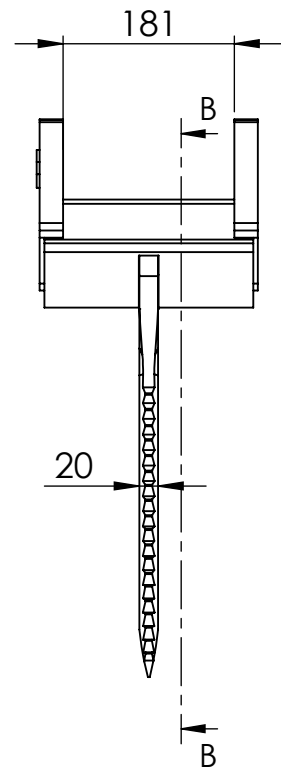

SECTION B-B

ATTACHMENT
SOLUTIONS

GP Equipment BV
Titaniumstraat 10
6031 TV Nederweert
+31 (0)495-745680
Info@gp-equipment.com

DESCRIPTION: GR2 CW05